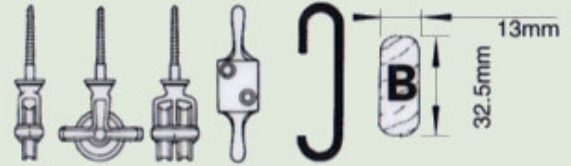

TECHNICAL INFORMATION

SUPREME AIRER MAX LOAD 30KG

UTILITY AIRER MAX LOAD 20KG

UTILITY SIX AIRER MAX LOAD 30KG

POT RACK MAX LOAD 15KG

Rack suspension

2 PAIRS 0.6m
BLACK CHAINS
AND HOOKS

FLAT RACK MAX LOAD 30KG

4 x 0.6m
BLACK CHAINS
AND HOOKS

INVERTED RACK MAX LOAD 25KG

2 PAIRS 0.6m
BLACK CORDS

TIMBER

Quality Redwood laths are used on all our products. With the exception of the Utility Airers, the laths have been sealed with a polymer resin giving a wipe clean surface. This prevents grease, moisture, dye and detergent ingress which could harm the timber and stain clothing.